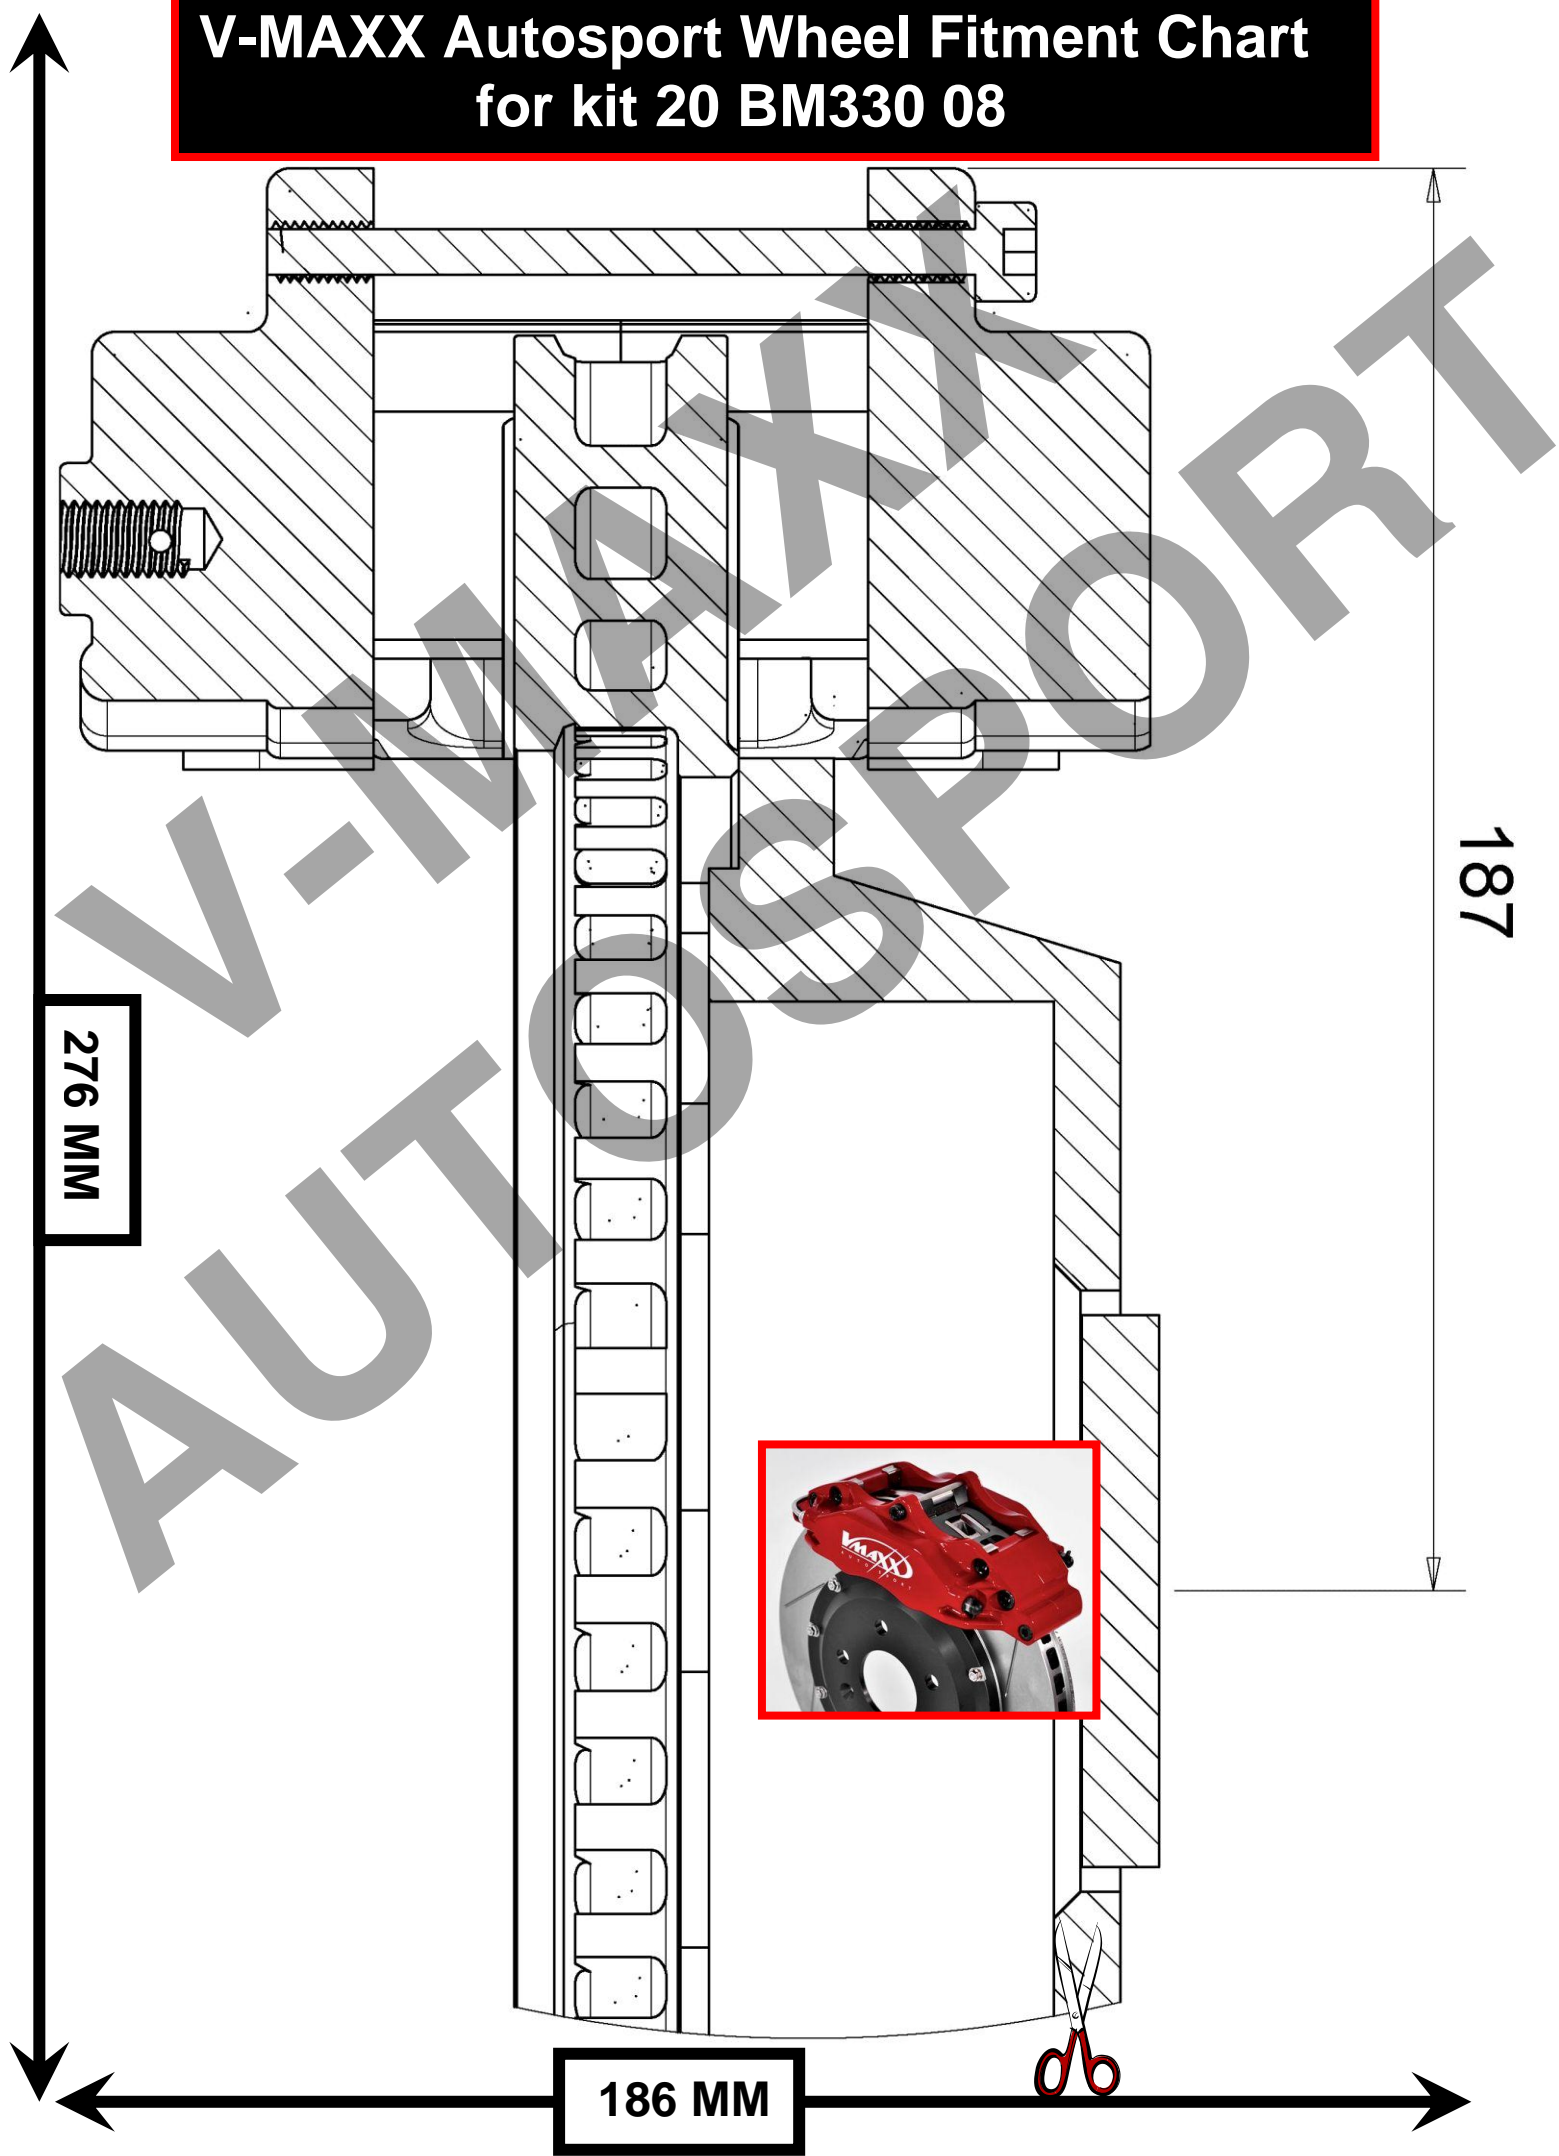

# V-MAXX Autosport Wheel Fitment Chart for kit 20 BM330 08

276 MM

187

186 MM