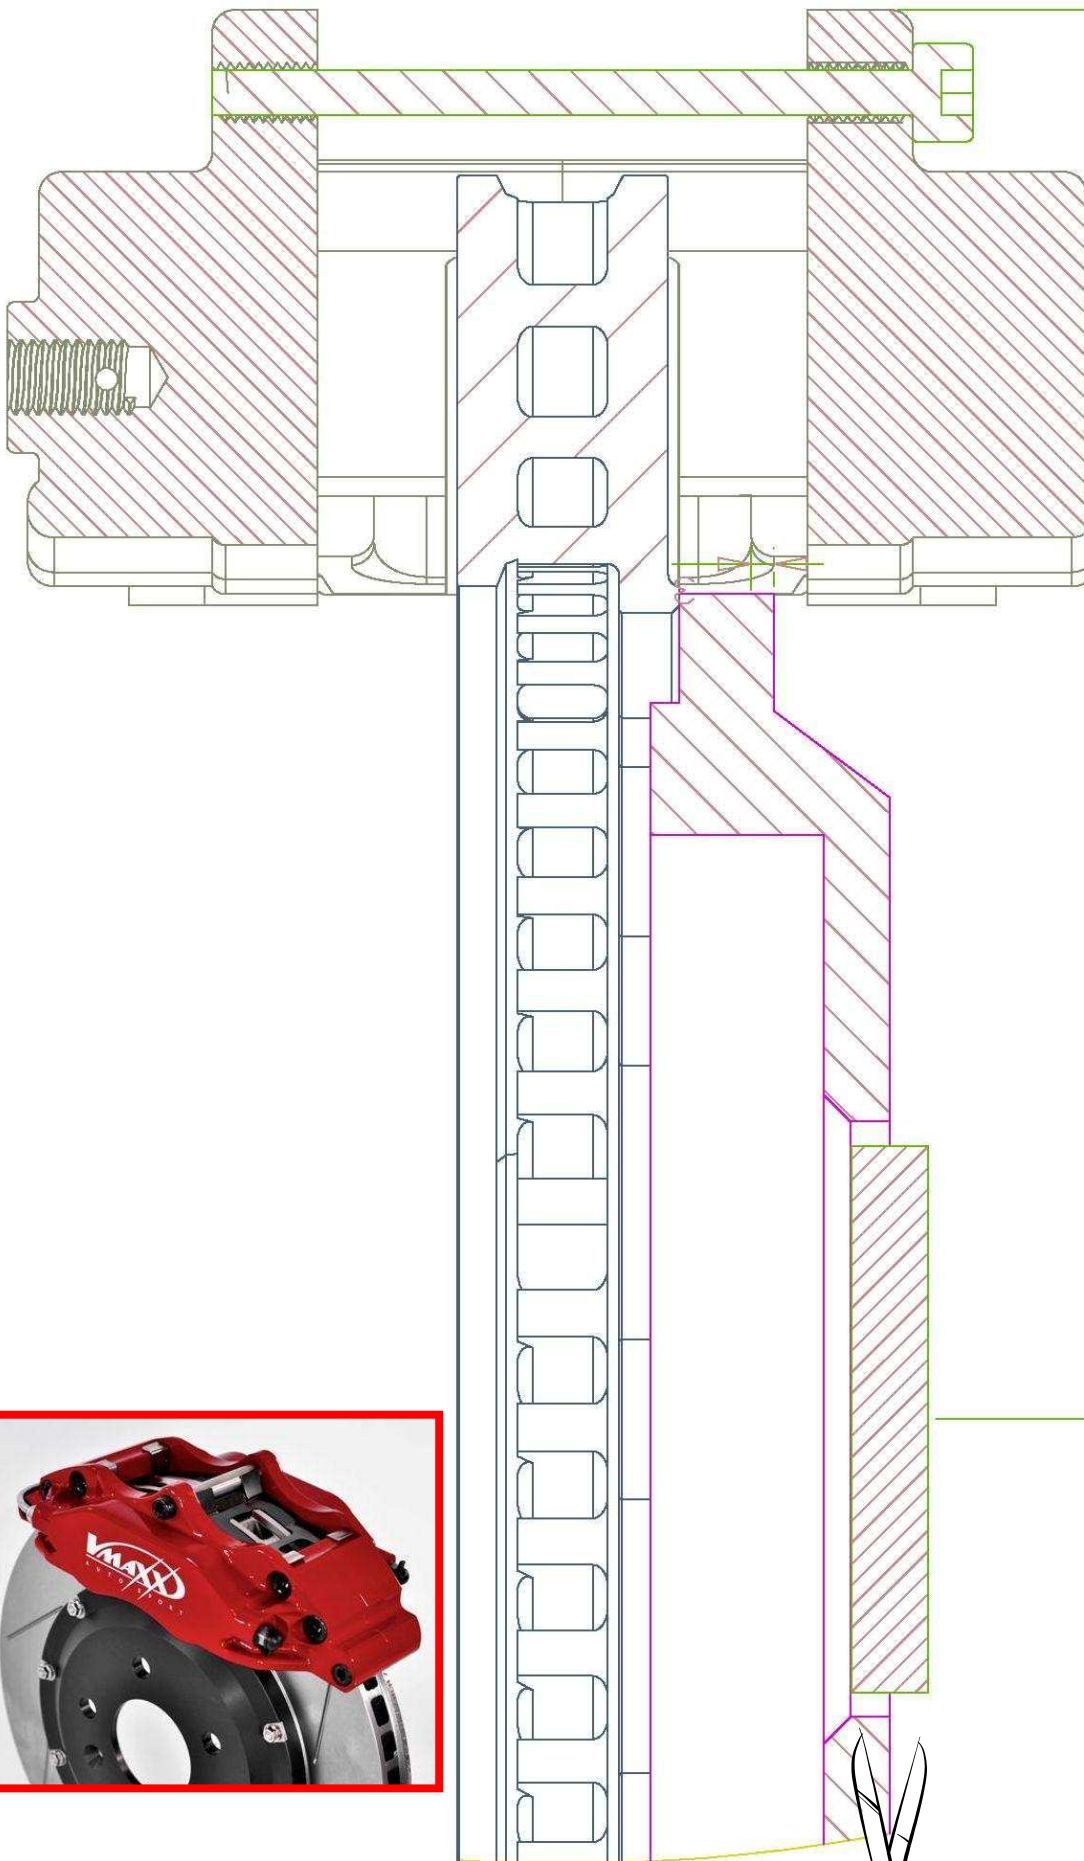

V-MAXX Autosport Wheel Fitment Chart for kit 20 BM330 01

187

200 MM

185 MM