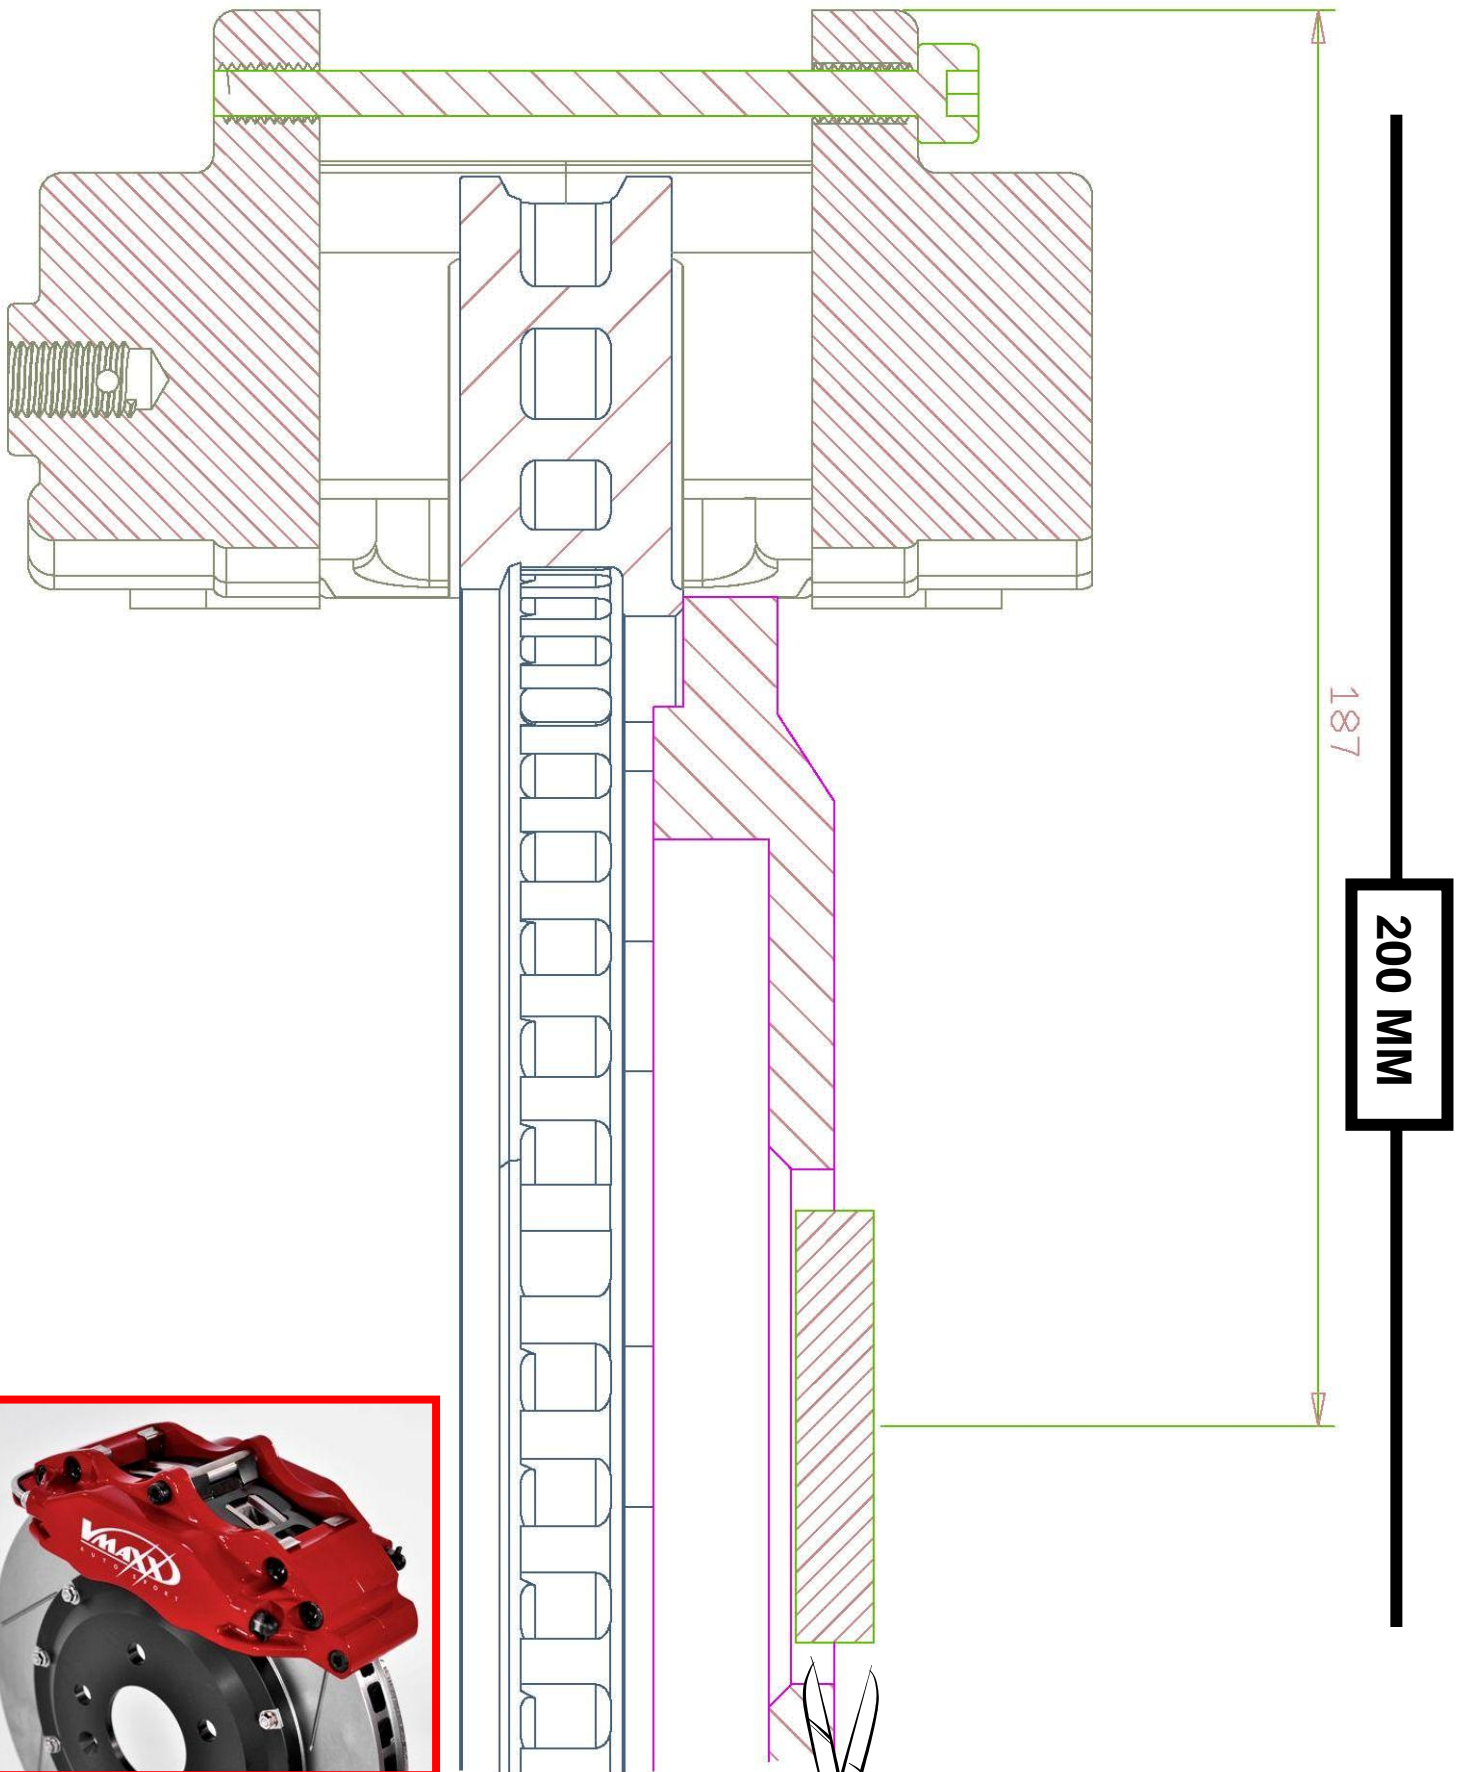

V-MAXX Autosport Wheel Fitment Chart for kit 20 AU330 07

185 MM