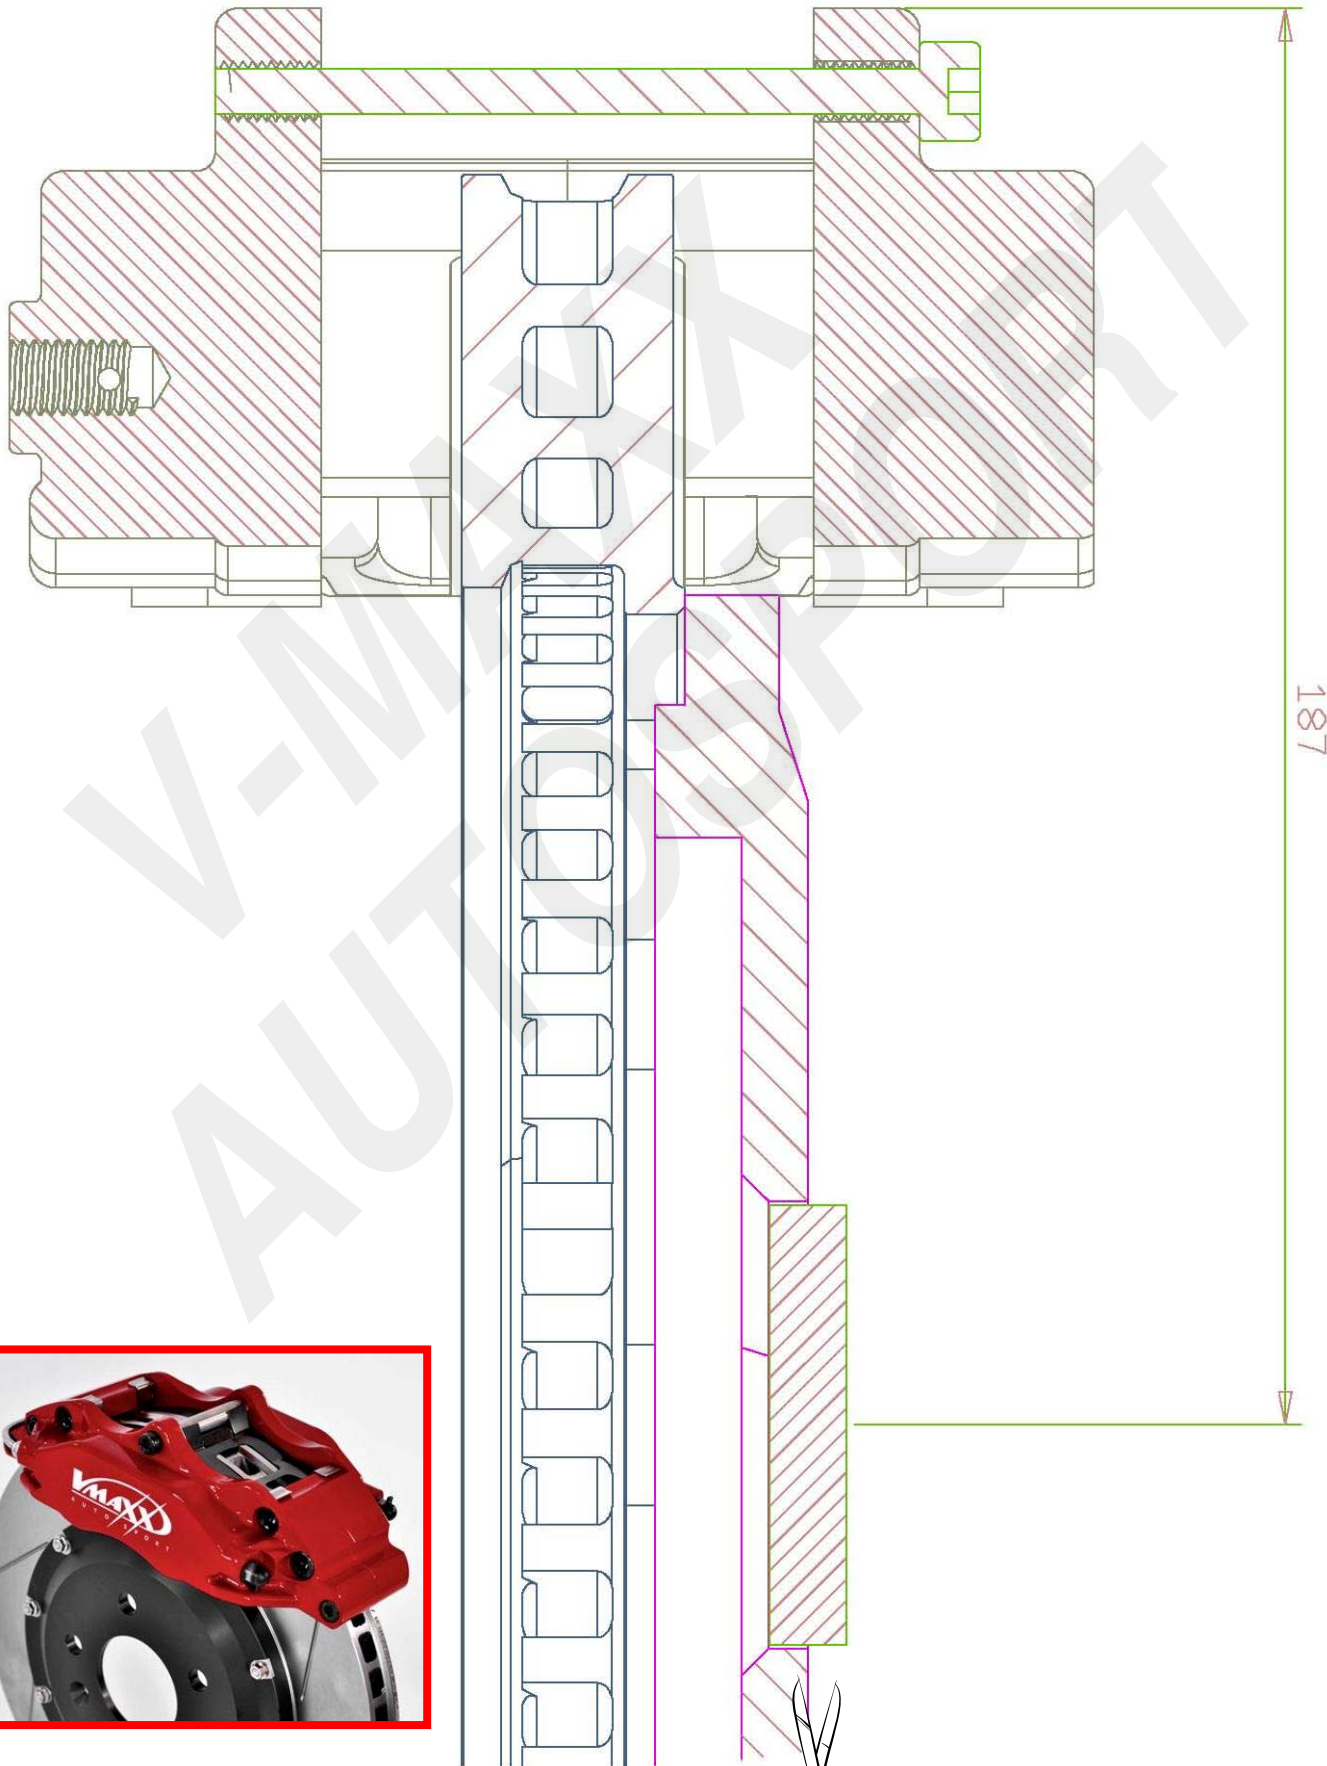

V-MAXX Autosport Wheel Fitment Chart

For kit 20AR 330 01

186 MM