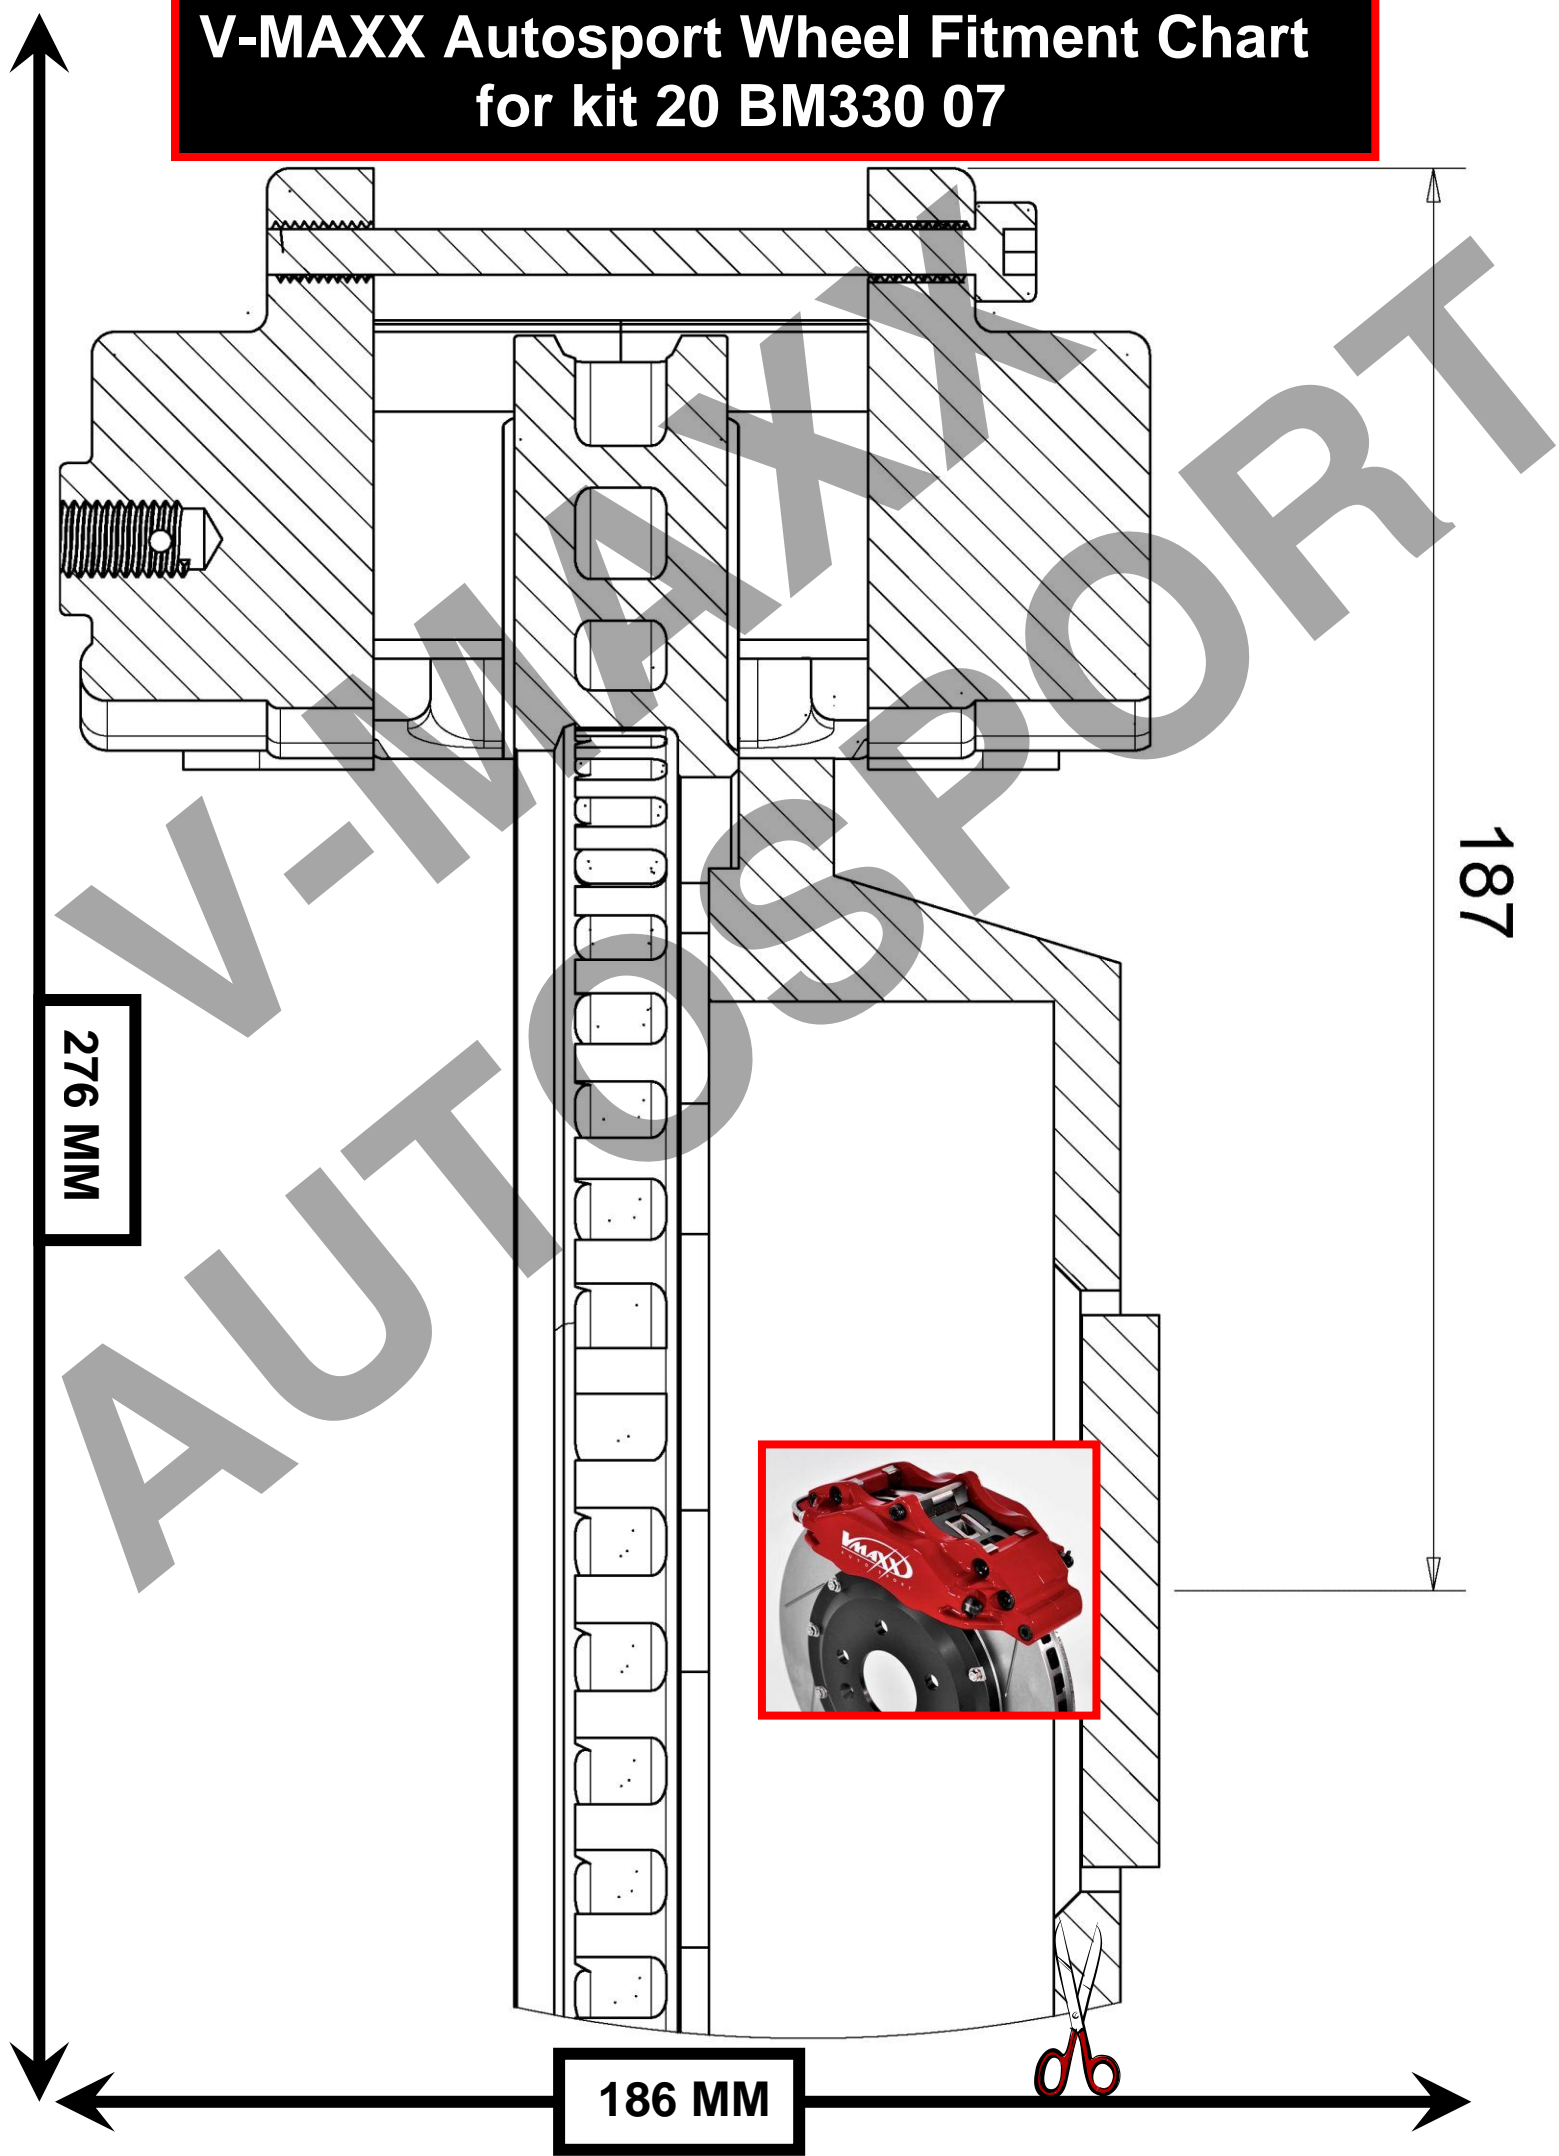

V-MAXX Autosport Wheel Fitment Chart for kit 20 BM330 07

276 MM

187

186 MM