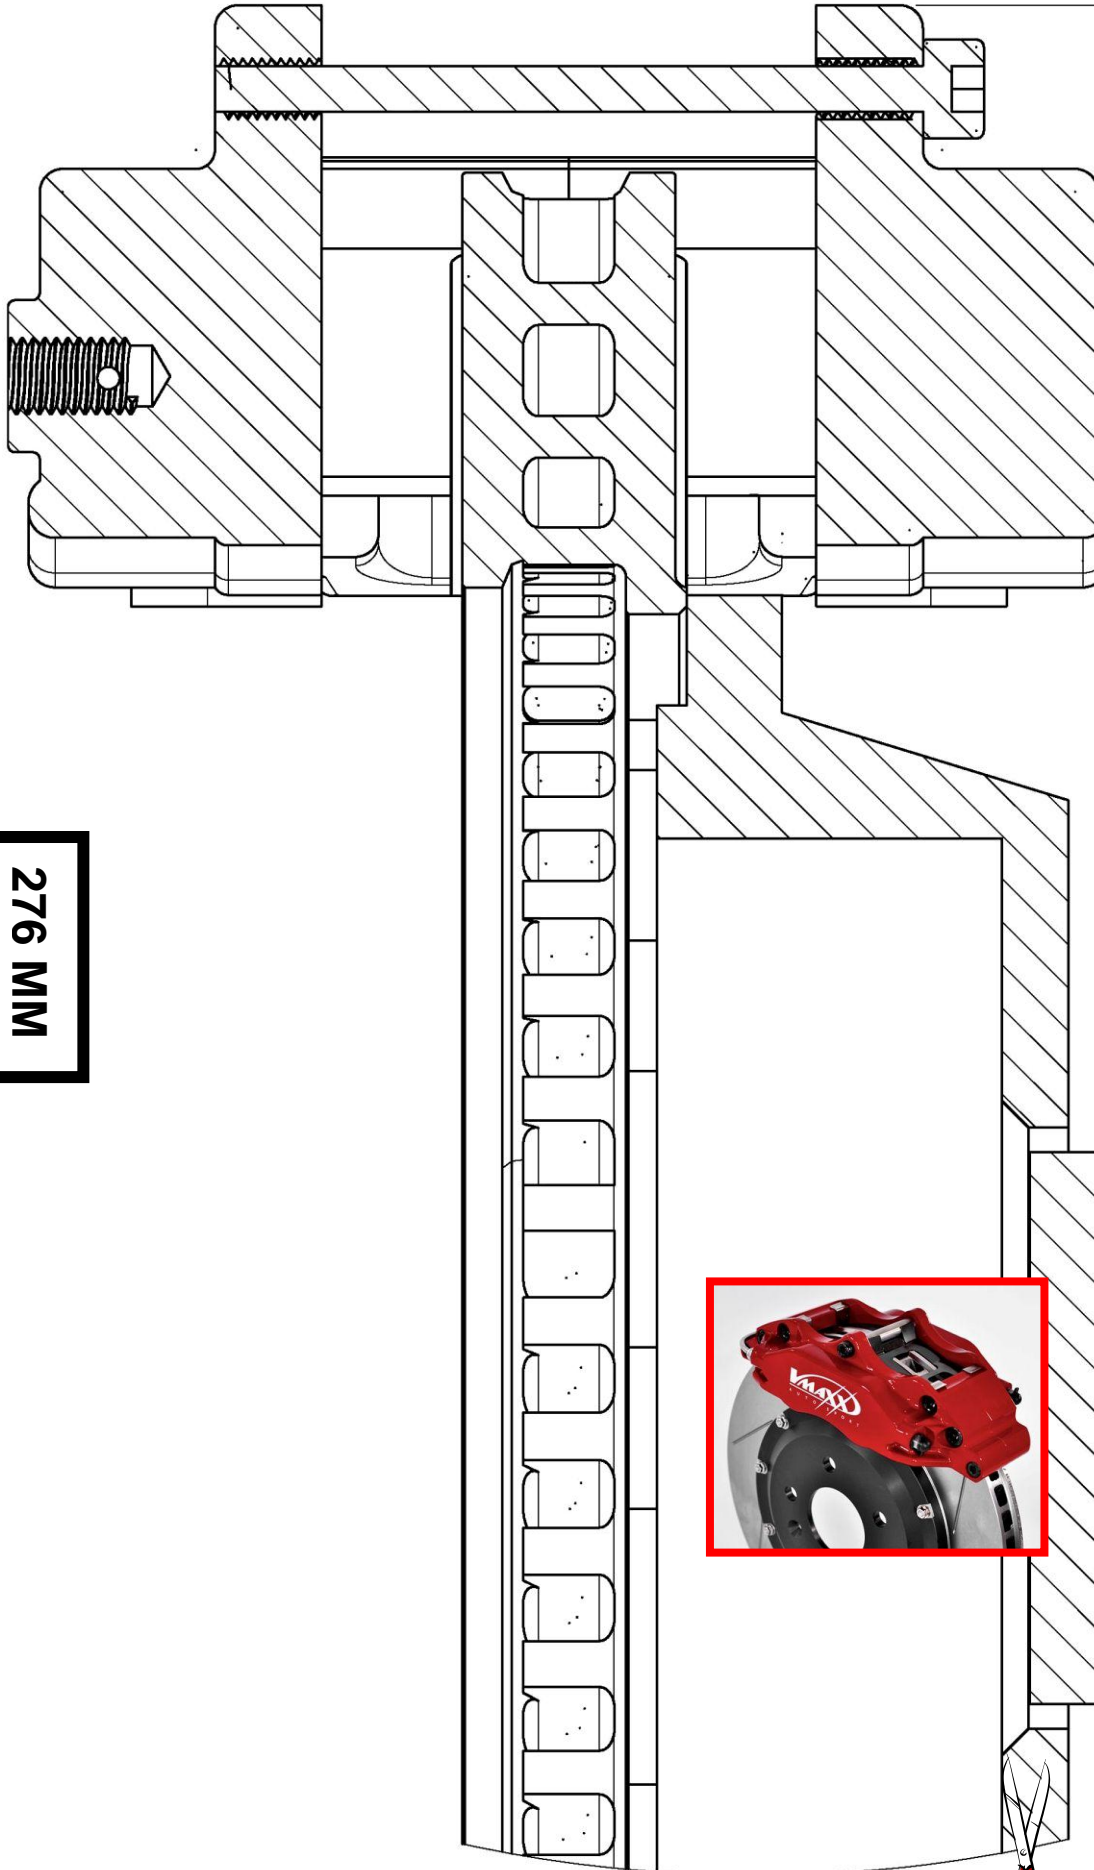

V-MAXX Autosport Wheel Fitment Chart for kit 20 BM330 20

276 MM

187

186 MM